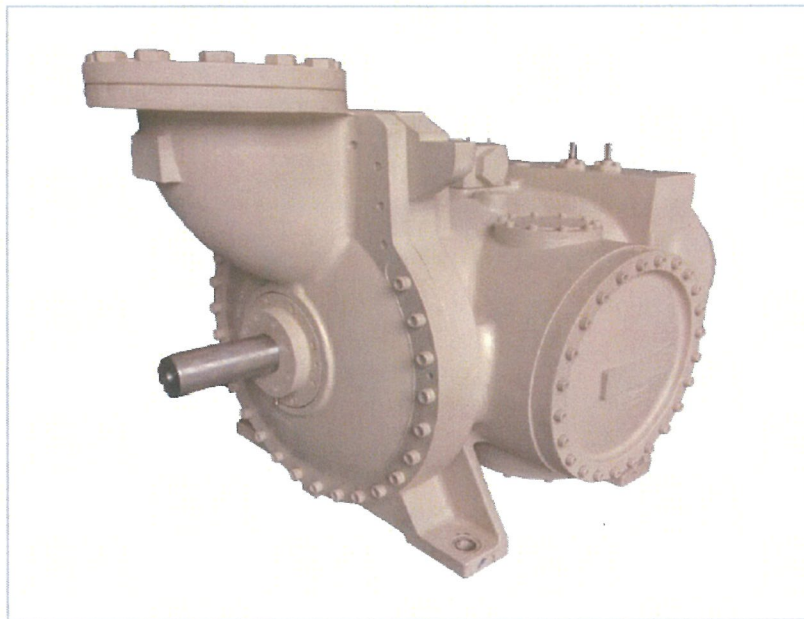

Hallscrew Replacement Parts List

HSO6231 & HSO6233 Fixed and Variable Volume Ratio

Open drive single screw compressors

Januray 2020

HS6200 Issue 1 (H) Page 1					HS6200 Spare Parts List Open Drive Compressor				Quantity for Each Compressor			
Item	Diagram	Description	Part Number	Old P/No	HSO6231	HSO6233	HSO6231V	HSO6233V	HSO6231	HSO6233	HSO6231V	HSO6233V
		Gland Seals										
N/A	N/A	Gland Seal Kit	N02020212	N/A	1	1	1	1	1	1	1	1
N/A	N/A	Gland Seal Housing	N02730020	M263664401	1	1	1	1	1	1	1	1
N/A	N/A	Gland Seal Cover Plate	N02080059	M263663001	1	1	1	1	1	1	1	1
		Stars										
N/A	N/A	Hallplas Star Kit	N02280065	N/A	1		1					
N/A	N/A	Hallplas Star Kit	N02280066	N/A		1		1				1
N/A	N/A	Star Bearing Kit (Top and Bottom Bearings)	N02050213	N/A	1	1	1	1	1	1	1	1
N/A	N/A	Star Shaft Rotor & Backing	N02840020	M236150701	2		2					
N/A	N/A	Star Shaft Rotor & Backing	N02840021	M236150801		2		2				2
N/A	N/A	Springs (Disc)	N13540055	M236156002	2	2	2	2	2	2	2	2
N/A	N/A	Star Bearing Housing - Large	N02509017	M236150901	2	2	2	2	2	2	2	2
N/A	N/A	Star Bearing Housing - Small	N02509018	M236151001	2	2	2	2	2	2	2	2
		Main Rotor & Shaft Assy										
N/A	N/A	Main Bearing Kit (incs both Main Bearings)	N02050214	N/A	1	1	1	1	1	1	1	1
N/A	N/A	Main Bearing Housing	N02509015	M236170501	1	1	1	1	1	1	1	1
N/A	N/A	Rotor, Shaft and Bearing Housing Assy (Also includes the main bearings)	N02240085		1							
N/A	N/A	Rotor, Shaft and Bearing Housing Assy (Also includes the main bearings)	N02240087			1						
N/A	N/A	Rotor, Shaft and Bearing Housing Assy (Also includes the main bearings)	N02240086				1					
N/A	N/A	Rotor, Shaft and Bearing Housing Assy (Also includes the main bearings)	N02240088									1
		Capacity Control Piston										
N/A	N/A	Capacity Control Piston Ring & O-Ring Kit	N02630077	N/A	1	1						
N/A	N/A	Capacity Control Piston Ring & O-Ring Kit	N02630078	N/A			1					1
N/A	N/A	Capacity Control Piston	N05390036	M236191401	1	1						
N/A	N/A	Capacity Control Piston - 2.0 and 4.9 VVR	N02630101	M236180301			1					
N/A	N/A	Capacity Control Piston - 2.0 and 4.9 VVR	N02630103	M236180101								1
N/A	N/A	Capacity Control Piston - 2.2 and 7.0 VVR	N02630102	M236180401			1					
N/A	N/A	Capacity Control Piston - 2.2 and 7.0 VVR	N02630104	M236180201								1
N/A	N/A	Piston Core Rod - 2.0 and 4.9 VVR	N02040048	M263180701			1					
N/A	N/A	Piston Core Rod - 2.0 and 4.9 VVR	N02040050	M263180501								1
N/A	N/A	Piston Core Rod - 2.2 and 7.0 VVR	N02040049	M263180801			1					
N/A	N/A	Piston Core Rod - 2.2 and 7.0 VVR	N02040051	M263180601								1
N/A	N/A	Bronze Bush	N02050211	M236155801	1	1	1	1	1	1	1	1
N/A	N/A	Bronze Bush - Piston Core Rod	N02050204	M236197901			1					1
N/A	N/A	Slide Rod Spring	N02860199	M236155401	2	2						